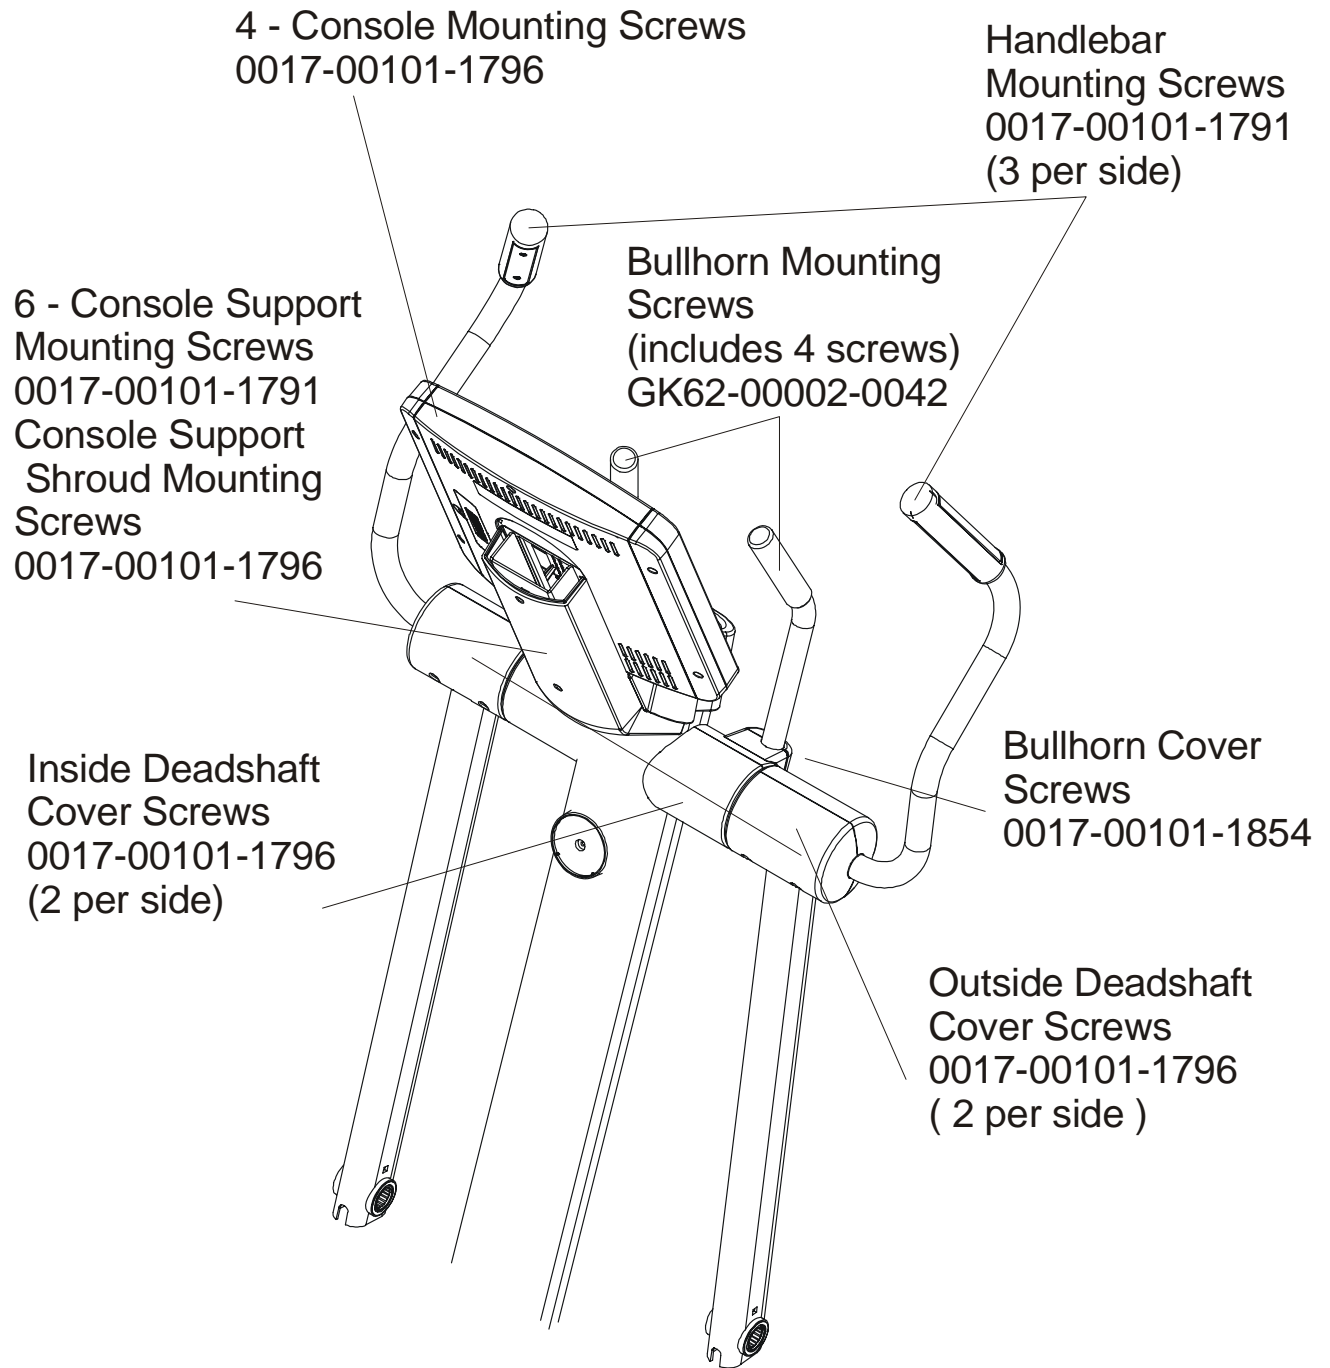

Items Not Shown:

Accessory Tray	0K62-01022-0000
Mounting Screws (2)	0017-00101-1846